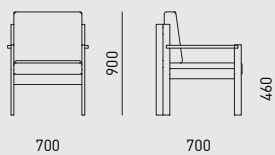

Bookcases made in solid beech wood. Shelves in solid beech wood veneered chipboard with solid beech wood edges.
Polyurethane matt varnish finish.

CE00.13M

01.03M-MQ

01.13M-MR

PO-B00.53M

01.71M

03.84M

BA