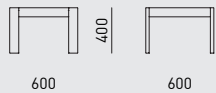

Bookcases made in solid beech wood. Shelves in solid beech wood veneered chipboard with solid beech wood edges.
Polyurethane matt varnish finish.

CE00.13M

01.03M-MQ

01.13M-MR

PO-B00.53M

01.71M

03.84M

BA