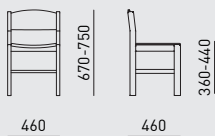

CE00.13M

01.03M-MQ

01.13M-MR

PO-B00.53M

01.71M

03.84M

BA

03.05M

03.06M

EM18M

EBP18M

05.01M

Mobiliário qualificado ao abrigo do despacho nº 20841/2004 (2ª série), de 14 de Setembro, da Ministra da Educação, publicado no Diário da República nº239, II Série, de 11/10/2004.

ESTRUTURA MADEIRA
ESTRUCTURA MADERA
WOOD STRUCTURE

Faia
Haya
Beech wood

TAMPO
ENCIMERA
TOP

Faia
Haya
Beech wood

Estas cores podem ter alterações inerentes ao processo de impressão.
Estos colores pueden cambiar debido al proceso de impresión.
These colours may have deviations due to the printing process.