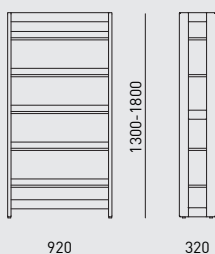

CE00.13M

01.03M-MQ

01.13M-MR

PO-B00.53M

01.71M

03.84M

BA

03.05M

03.06M

EM18M

EBP18M

05.01M

Mobiliário qualificado ao abrigo do despacho nº 20841/2004 (2ª série), de 14 de Setembro, da Ministra da Educação, publicado no Diário da República nº239, II Série, de 11/10/2004.

ESTRUTURA MADEIRA
ESTRUCTURA MADERA
WOOD STRUCTURE

Faia
Haya
Beech wood

TAMPO
ENCIMERA
TOP

Faia
Haya
Beech wood

Estas cores podem ter alterações inerentes ao processo de impressão.
Estos colores pueden cambiar debido al proceso de impresión.
These colours may have deviations due to the printing process.