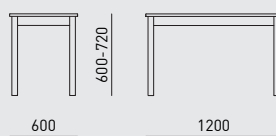

Bookcases made in solid beech wood. Shelves in solid beech wood veneered chipboard with solid beech wood edges.
Polyurethane matt varnish finish.

CE00.13M

01.03M-MQ

01.13M-MR

PO-B00.53M

01.71M

03.84M

BA