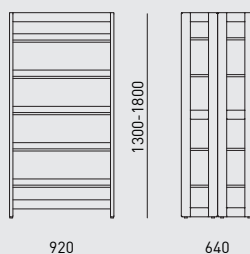

CE00.13M

01.03M-MQ

01.13M-MR

PO-B00.53M

01.71M

03.84M

BA

03.05M

03.06M

EM18M

EBP18M

05.01M

Mobiliário qualificado ao abrigo do despacho nº 20841/2004 (2ª série), de 14 de Setembro, da Ministra da Educação, publicado no Diário da República nº239, II Série, de 11/10/2004.

ESTRUTURA MADEIRA
ESTRUCTURA MADERA
WOOD STRUCTURE

Faia
Haya
Beech wood

TAMPO
ENCIMERA
TOP

Faia
Haya
Beech wood

Estas cores podem ter alterações inerentes ao processo de impressão.
Estos colores pueden cambiar debido al proceso de impresión.
These colours may have deviations due to the printing process.