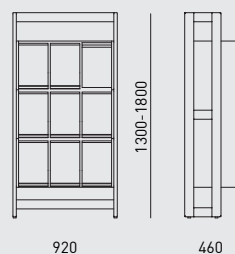

EBP18M

05.01M