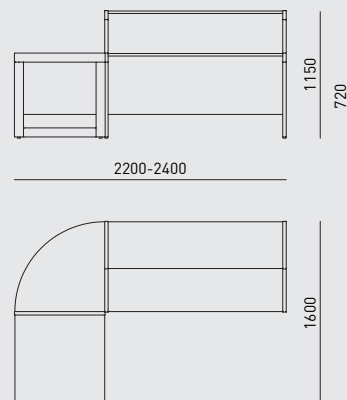

Bookcases made in solid beech wood. Shelves in solid beech wood veneered chipboard with solid beech wood edges.
Polyurethane matt varnish finish.

CE00.13M

01.03M-MQ

01.13M-MR

PO-B00.53M

01.71M

03.84M

BA