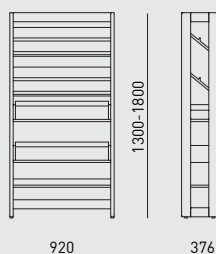

CE00.13M

01.03M-MQ

01.13M-MR

PO-B00.53M

01.71M

03.84M

BA

03.05M

03.06M

EM18M

EBP18M

05.01M

Mobiliário qualificado ao abrigo do despacho nº 20841/2004 (2ª série), de 14 de Setembro, da Ministra da Educação, publicado no Diário da República nº239, II Série, de 11/10/2004.

ESTRUTURA MADEIRA
ESTRUCTURA MADERA
WOOD STRUCTURE

Faia
Haya
Beech wood

TAMPO
ENCIMERA
TOP

Faia
Haya
Beech wood

Estas cores podem ter alterações inerentes ao processo de impressão.
Estos colores pueden cambiar debido al proceso de impresión.
These colours may have deviations due to the printing process.