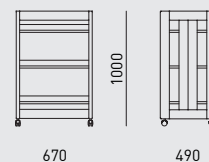

CE00.13M

01.03M-MQ

01.13M-MR

PO-B00.53M

01.71M

03.84M

BA

03.05M

03.06M

EM18M

EBP18M

05.01M

Mobiliário qualificado ao abrigo do despacho nº 20841/2004 (2ª série), de 14 de Setembro, da Ministra da Educação, publicado no Diário da República nº239, II Série, de 11/10/2004.

ESTRUTURA MADEIRA
ESTRUCTURA MADERA
WOOD STRUCTURE

Faia
Haya
Beech wood

TAMPO
ENCIMERA
TOP

Faia
Haya
Beech wood

Estas cores podem ter alterações inerentes ao processo de impressão.
Estos colores pueden cambiar debido al proceso de impresión.
These colours may have deviations due to the printing process.