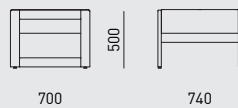

Bookcases made in solid beech wood. Shelves in solid beech wood veneered chipboard with solid beech wood edges.
Polyurethane matt varnish finish.

CE00.13M

01.03M-MQ

01.13M-MR

PO-B00.53M

01.71M

03.84M

BA