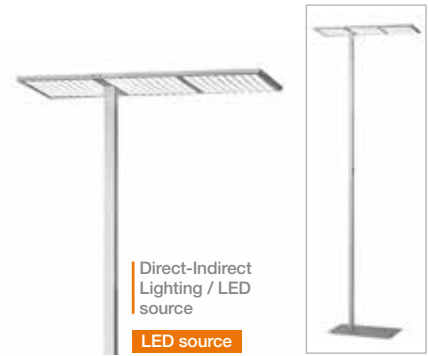

Direct-Indirect Lighting / LED source
LED source

MODULED

Ref. EU 400032355 - Metal grey
Available with clamp
Possibility to switch on 2 or 3 LED panels
1950 Lumens

OTHER SUPPLIES

VARIOUS FLUO AND HALOGEN SOURCES