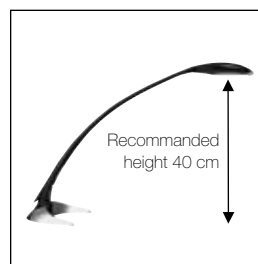

> A colour temperature said warm: 2700 – 3400 Kelvin

The colour temperature informs about the ambience of the lit space.

> The head of the lamp should ideally be placed 40 cm above the working surface. **Our range includes lighting products with various arm lengths and various fixing devices in order to be adapted to all kinds of desk.**