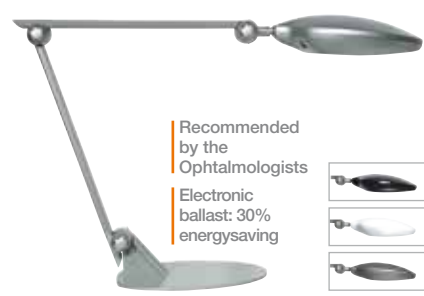

Recommended by the Ophthalmologists
Electronic ballast: 30% energysaving

AERO

Ref. 100340291 - Metal grey Grey head
Available on clamp
1200 Lumens

Recommended by the Ophthalmologists
Electronic ballast: 30% energysaving

LO FLOWFL

Ref EU 100340301 - Metal grey Grey head
Available on clamp and with a double arm
1200 Lumens

Recommended by the Ophthalmologists
Electronic ballast: 30% energysaving

ILUX

Ref EU 100340353 - Metal grey Grey head
Available on clamp
1200 Lumens