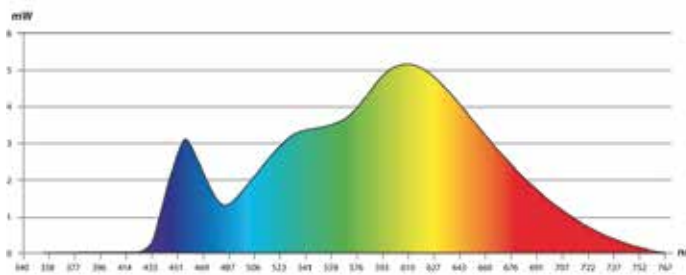

> A colour temperature said warm: 2700 – 3400 Kelvin

The colour temperature informs about the ambience of the lit space.

> The head of the lamp should ideally be placed 40 cm above the working surface. **Our range includes lighting products with various arm lengths and various fixing devices in order to be adapted to all kinds of desk.**

> **Ergonomic uplighters** with direct and indirect lighting equipped with anti-glare diffusers.

A range of innovative and quality LED lamps

- > Power and lighting LEDs with a lifespan of 40 000 hours with constant luminous efficacy.
- > **Without any health danger:** All our LED lamps have a colour temperature said warm, between 3000 and 3200 Kelvin, without peak of blue in their spectral curve.