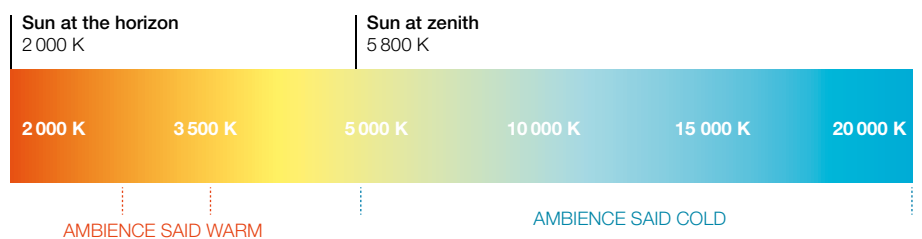

Our lamps with asymmetrical lighting are indicated with the pictogram

> An optimal Colour Rendering Index: > 80

The Colour Rendering Index CRI measures the ability of the light given out by the source to faithfully reproduce the colour of an objet.

> A colour temperature said warm: 2700 – 3400 Kelvin

The colour temperature informs about the ambience of the lit space.

> The head of the lamp should ideally be placed 40 cm above the working surface. **Our range includes lighting products with various arm lengths and various fixing devices in order to be adapted to all kinds of desk.**